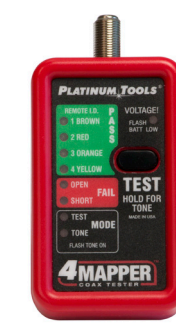

## Cable & Network Test Comparison

4Mapper

Coax Mapper

Snap Shot

Cable Fault Locater TDR

Coax Clarifier

Coax Mapper Coax Tester

LanSeeker